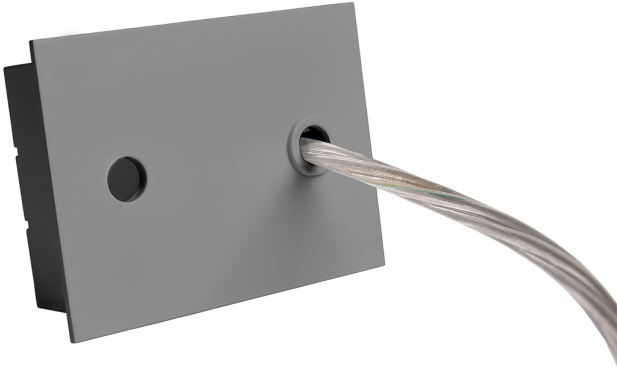

Accessory

Ref. ETC10294MG

Ref ETC10294MG compatible series equipment Trazzo Mixto. Color: Grey

Dimensions (mm):

L: 4000 mm