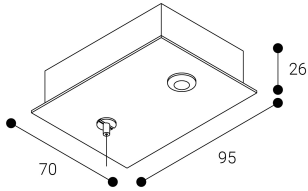

Accessory

Ref. ETC10294MG

Ref ETC10294MG compatible series equipment Trazzo Mixto. Color: Grey

Dimensions (mm):

L: 4000 mm