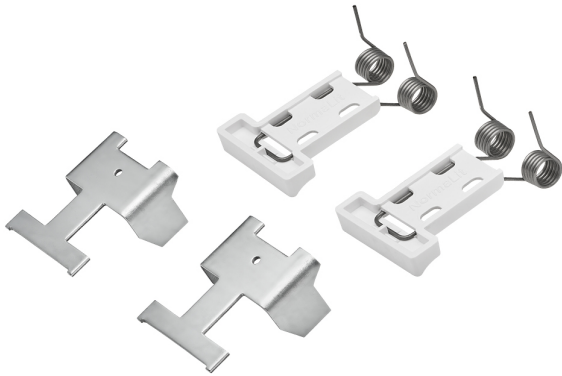

Wall fixation

Accessory
Ref. AUKM

Accessory: Wall fixation Ref AUKM compatible series equipment Uro.

Dimensions (mm):