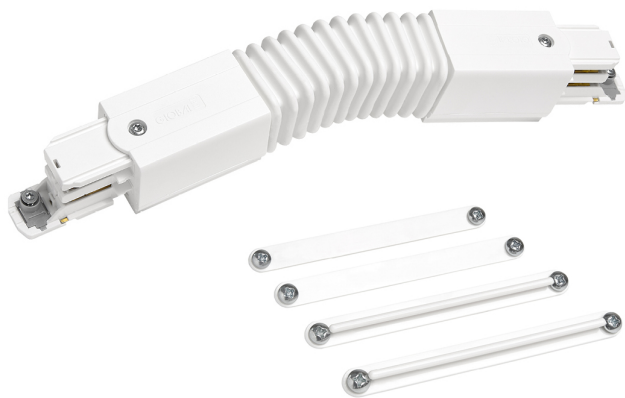

Accessory

Ref. CS014B

Ref CS014B compatible series equipment Cosmos. Built in Wall or ceiling mounted fitting with ABS injected housing and opal polycarbonate diffuser. Color: White

Dimensions (mm):