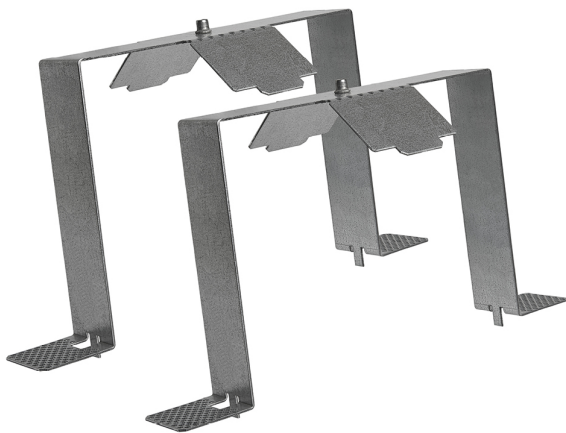

Accesory
Ref. CS0312

Ref CS0312 compatible series equipment Cosmos.

Dimensions (mm):