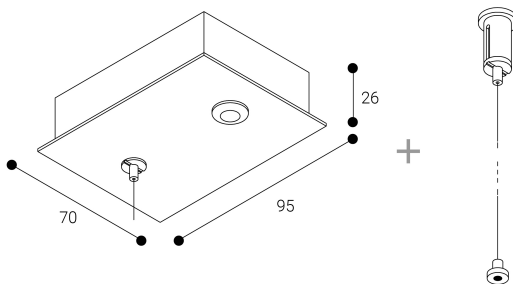

Accessory

Ref. CS1029L2AB

Ref CS1029L2AB compatible series equipment Cosmos. Color: White

Dimensions (mm):

L: 2000 mm