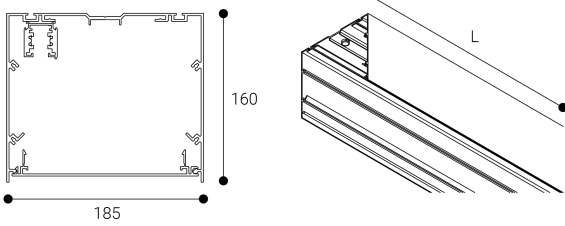

Accessory  
Ref. CS3P2100N

Ref CS3P2100N compatible series equipment Cosmos. Color: Black

Dimensions (mm):

L: 2100 mm