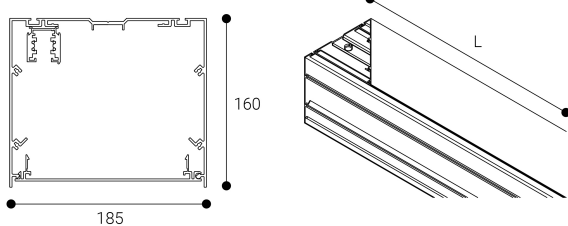

Accessory

Ref. CS3P2400B

Ref CS3P2400B compatible series equipment Cosmos. Color: White

Dimensions (mm):

L: 2400 mm