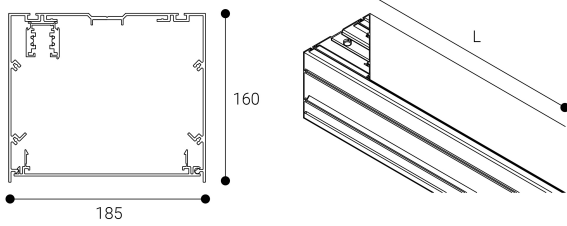

Accessory

Ref. CS3P2400N

Ref CS3P2400N compatible series equipment Cosmos. Color: Black

Dimensions (mm):

L: 2400 mm