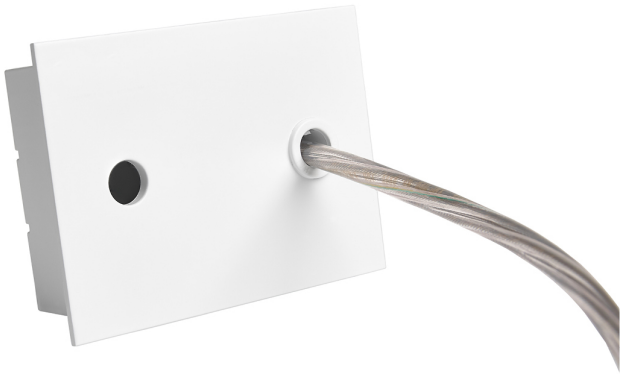

Accessory

Ref. ETC10294MB

Ref ETC10294MB compatible series equipment Eyre. Color: White

Dimensions (mm):

L: 4000 mm