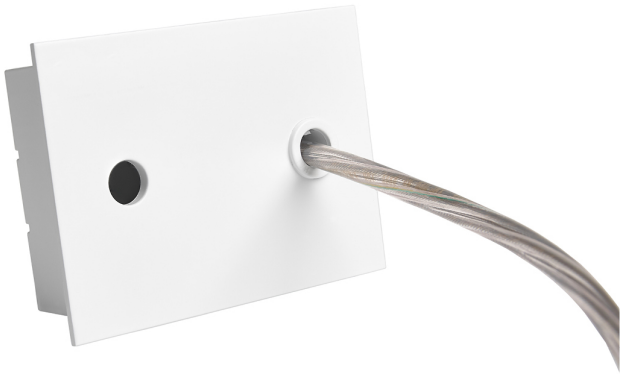

Accessory

Ref. ETC10294MB

Ref ETC10294MB compatible series equipment Linnea. Color: White

Dimensions (mm):

L: 4000 mm