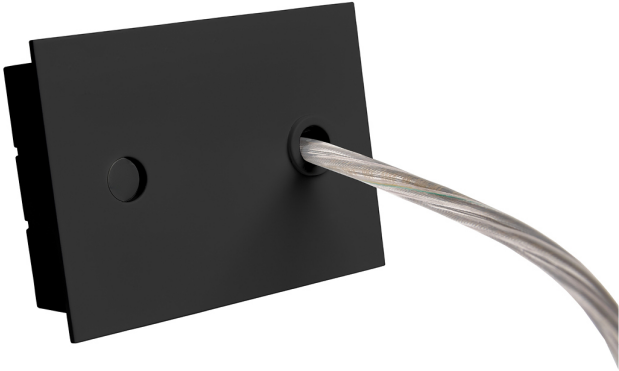

Accessory

Ref. ETC10294MN

Ref ETC10294MN compatible series equipment Trazzo 70. Color: White

Dimensions (mm):

L: 4000 mm