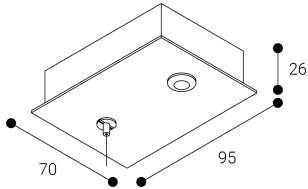

Accessory

Ref. ETC10295P4MG

Ref ETC10295P4MG compatible series equipment Trazzo 70. Color: Grey

Dimensions (mm):

L: 4000 mm