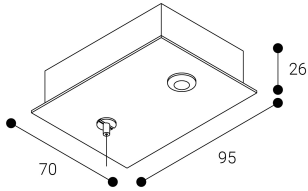

Accessory

Ref. ETC10295PN

Ref ETC10295PN compatible series equipment Linnea. Color: Black

Dimensions (mm):

L: 2000 mm