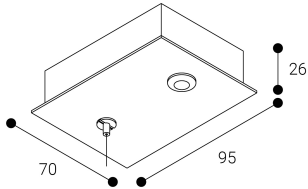

Accessory

Ref. ETC1029N

Ref ETC1029N compatible series equipment Trazzo Mixto. Color: Black

Dimensions (mm):

L: 2000 mm