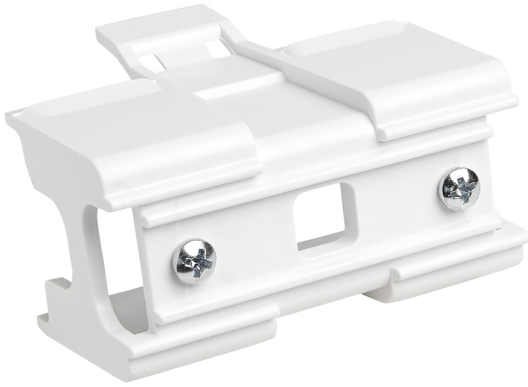

Accessory
Ref. LI014

Ref LI014 compatible series equipment Linnea. Built in Wall or ceiling mounted fitting with ABS injected housing and opal polycarbonate diffuser.

Dimensions (mm):