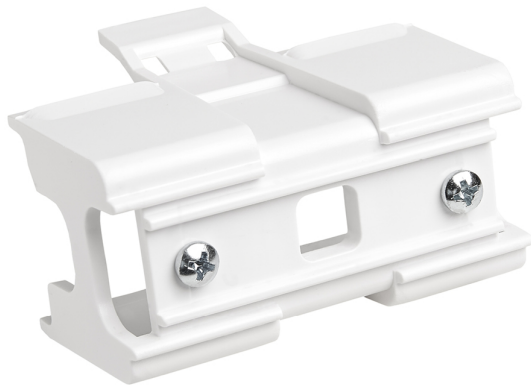

Accesory
Ref. LI0145P

Ref LI0145P compatible series equipment Linnea. Built in Wall or ceiling mounted fitting with ABS injected housing and opal polycarbonate diffuser.

Dimensions (mm):