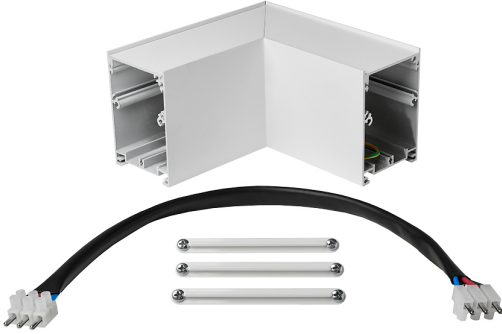

Accessory  
Ref. TX006B

Ref TX006B compatible series equipment Trazzo Avant. Color: White

Dimensions (mm):