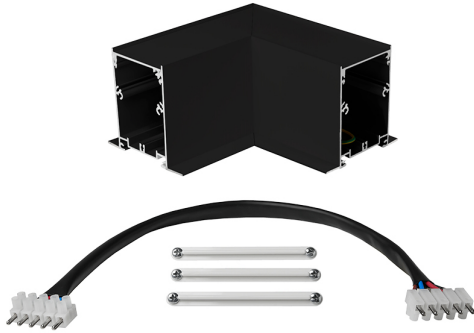

Accessory

Ref. TXE0065PN

Ref TXE0065PN compatible series equipment Trazzo Avant. Color: Black

Dimensions (mm):