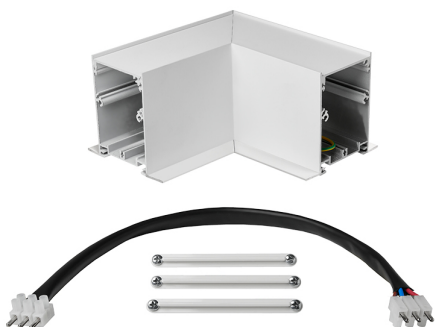

Accessory  
Ref. TXE006B

Ref TXE006B compatible series equipment Trazzo Avant. Color: White

Dimensions (mm):