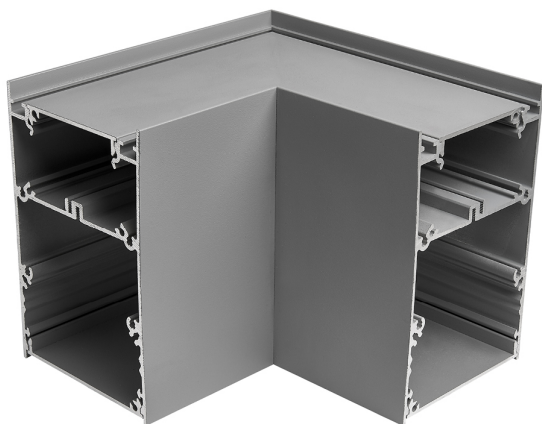

Accessory

Ref. TZ70M006G

Ref TZ70M006G compatible series equipment Trazzo Mixto. Built in Wall or ceiling mounted fitting with ABS injected housing and opal polycarbonate diffuser. Color: Grey

Dimensions (mm):