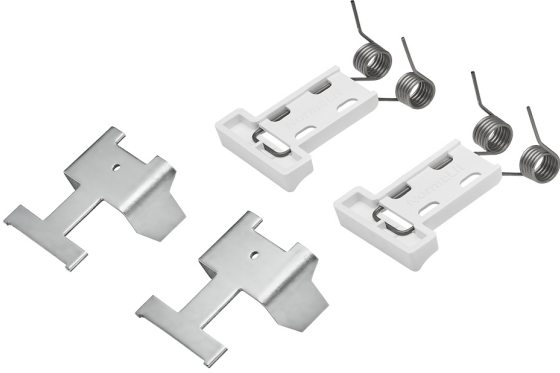

Wall fixation

Accessory
Ref. AUKM

Accessory: Wall fixation Ref AUKM compatible series equipment Uro.

Dimensions (mm):