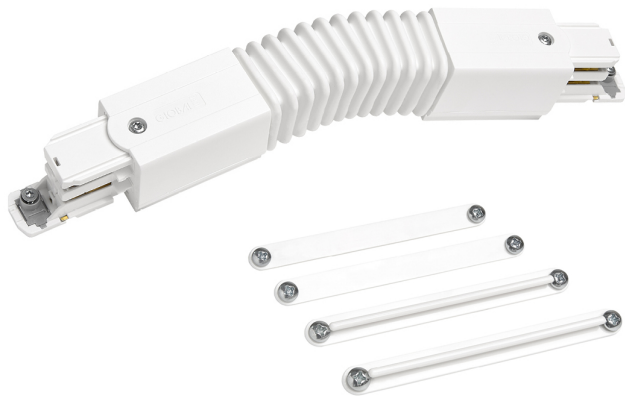

Accessory

Ref. CS014B

Ref CS014B compatible series equipment Cosmos. Built in Wall or ceiling mounted fitting with ABS injected housing and opal polycarbonate diffuser. Color: White

Dimensions (mm):