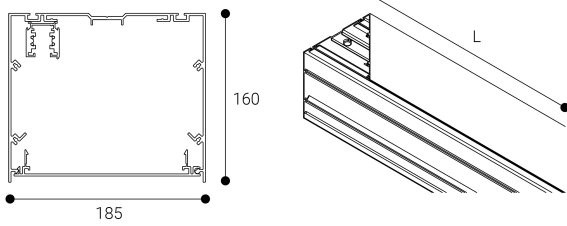

Accessory

Ref. CS3P2100N

Ref CS3P2100N compatible series equipment Cosmos. Color: Black

Dimensions (mm):

L: 2100 mm