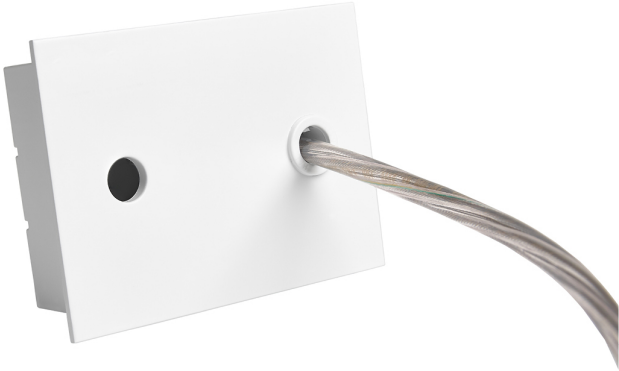

Accessory

Ref. ETC10294MB

Ref ETC10294MB compatible series equipment Linnea. Color: White

Dimensions (mm):

L: 4000 mm