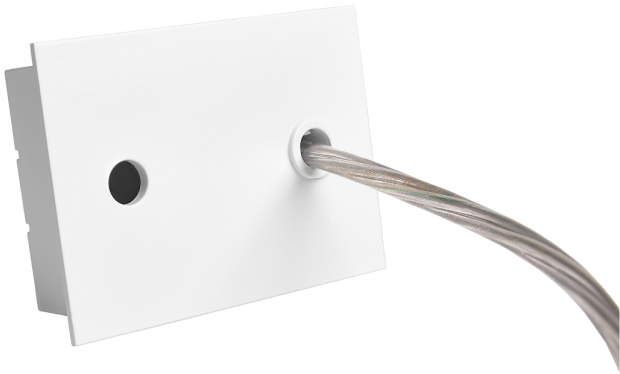

Accessory

Ref. ETC10294MB

Ref ETC10294MB compatible series equipment Linnea Mixto. Color: White

Dimensions (mm):

L: 4000 mm