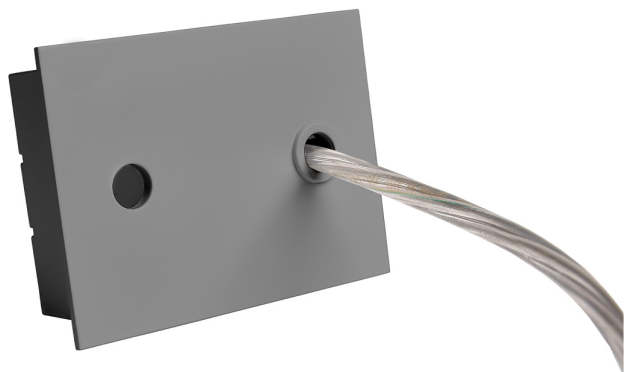

Accessory

Ref. ETC10294MG

Ref ETC10294MG compatible series equipment Linnea Mixto. Color: Grey

Dimensions (mm):

L: 4000 mm