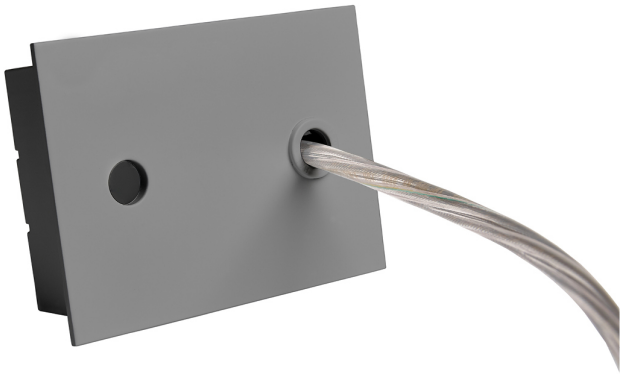

Accessory

Ref. ETC10294MG

Ref ETC10294MG compatible series equipment Trazzo 70. Color: Grey

Dimensions (mm):

L: 4000 mm