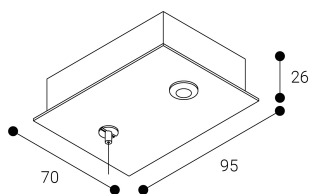

Accessory

Ref. ETC10295P4MG

Ref ETC10295P4MG compatible series equipment Linnea. Color: Grey

Dimensions (mm):

L: 4000 mm