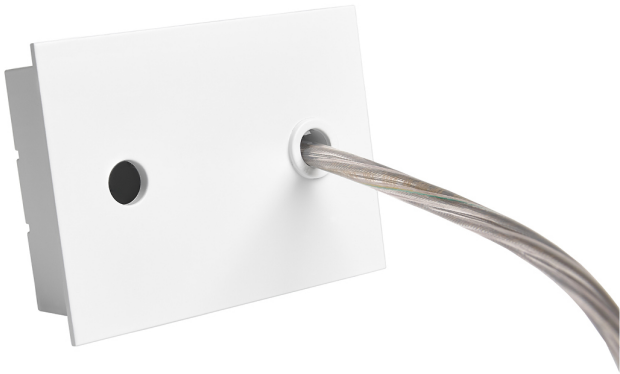

Accessory

Ref. ETC1029B

Ref ETC1029B compatible series equipment Trazzo 70. Color: White

Dimensions (mm):

L: 2000 mm