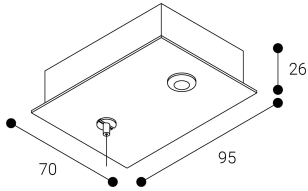

Accessory
Ref. ETC1029G

Ref ETC1029G compatible series equipment Zafiro. Color: Grey

Dimensions (mm):

L: 2000 mm