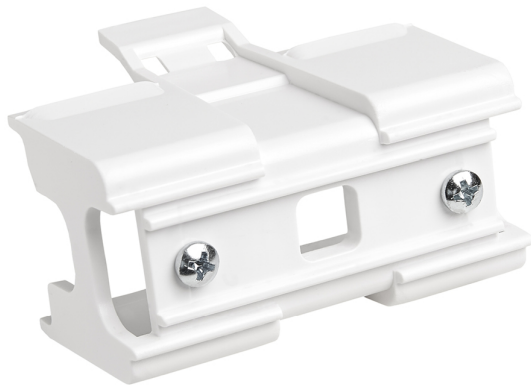

Accessory  
Ref. LI0145P

Ref LI0145P compatible series equipment Linnea. Built in Wall or ceiling mounted fitting with ABS injected housing and opal polycarbonate diffuser.

Dimensions (mm):