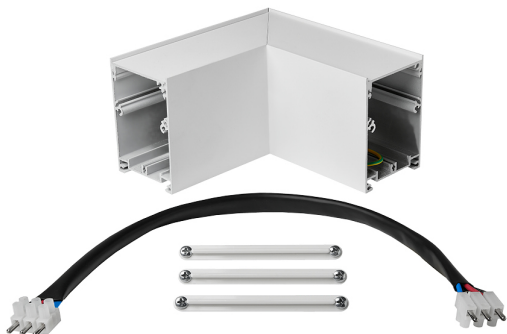

Accessory
Ref. TX006B

Ref TX006B compatible series equipment Trazzo Avant. Color: White

Dimensions (mm):