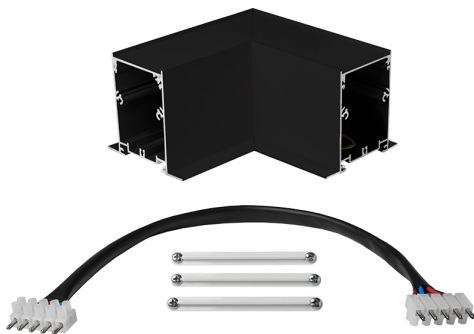

Accessory

Ref. TXE0065PN

Ref TXE0065PN compatible series equipment Trazzo Avant. Color: Black

Dimensions (mm):