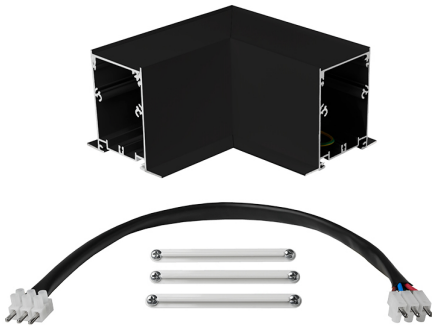

Accessory
Ref. TXE006N

Ref TXE006N compatible series equipment Trazzo Avant. Color: Black

Dimensions (mm):