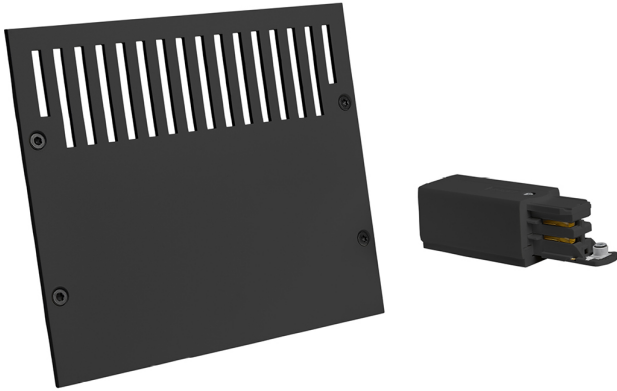

Accessory

Ref. CS016IEN

Ref CS016IEN compatible series equipment Cosmos. Built in Made of aluminum and lacquered with high-performance epoxy-polyester resins by electrostatic application and subsequent polymerization. Resistant to UV rays and corrosion.. Color: Black

Dimensions (mm):