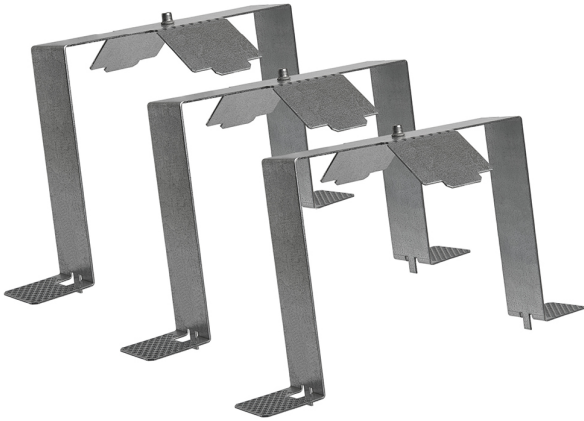

Accesory
Ref. CS0313

Ref CS0313 compatible series equipment Cosmos.

Dimensions (mm):