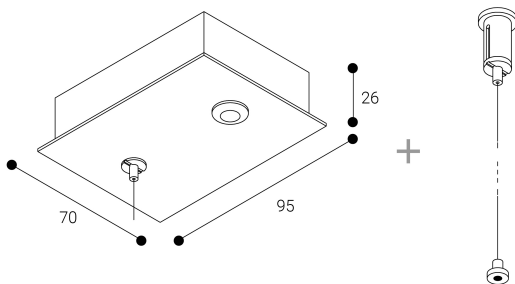

Accessory

Ref. CS1029L2AB

Ref CS1029L2AB compatible series equipment Cosmos. Color: White

Dimensions (mm):

L: 2000 mm