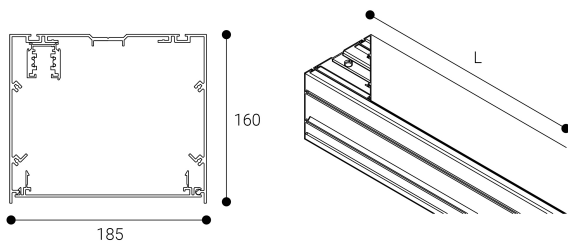

Accessory

Ref. CS3P2100N

Ref CS3P2100N compatible series equipment Cosmos. Color: Black

Dimensions (mm):

L: 2100 mm