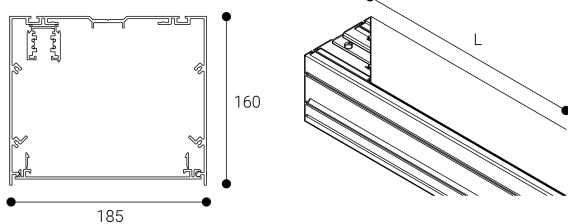

Accessory

Ref. CS3P2400N

Ref CS3P2400N compatible series equipment Cosmos. Color: Black

Dimensions (mm):

L: 2400 mm