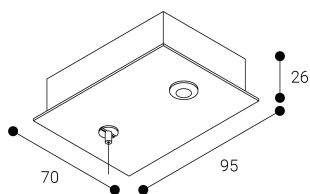

Accessory

Ref. ETC10295P4MG

Ref ETC10295P4MG compatible series equipment Linnea. Color: Grey

Dimensions (mm):

L: 4000 mm