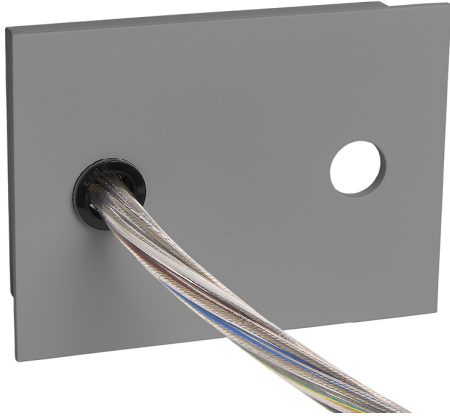

Accessory

Ref. ETC10295PG

Ref ETC10295PG compatible series equipment Trazzo 70. Color: Grey

Dimensions (mm):

L: 2000 mm