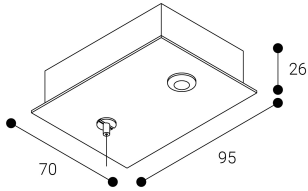

Accessory

Ref. ETC1029B

Ref ETC1029B compatible series equipment Trazzo Avant. Color: White

Dimensions (mm):

L: 2000 mm