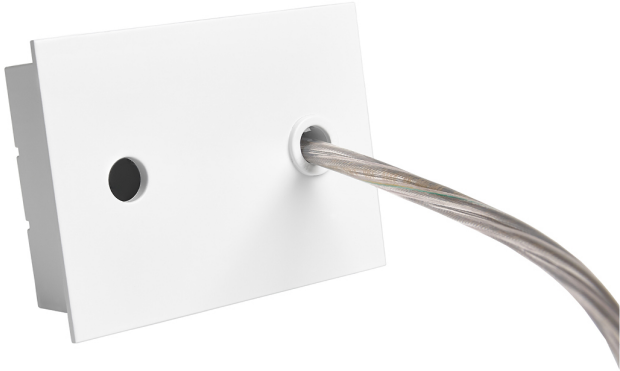

Accessory

Ref. ETC1029B

Ref ETC1029B compatible series equipment Trazzo Avant. Color: White

Dimensions (mm):

L: 2000 mm