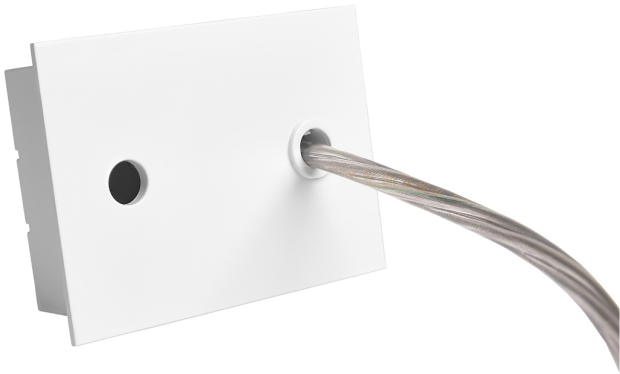

Accessory

Ref. ETC1029B

Ref ETC1029B compatible series equipment Trazzo Mixto. Color: White

Dimensions (mm):

L: 2000 mm