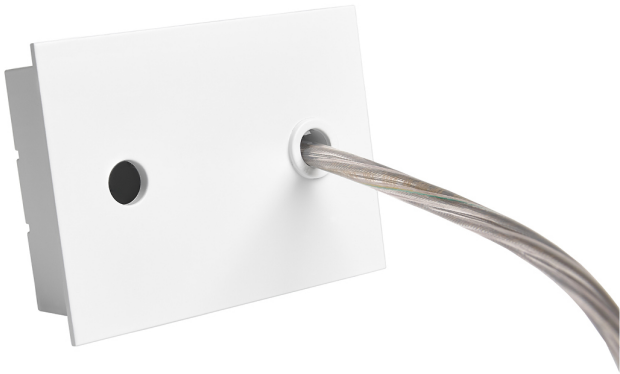

Accessory

Ref. ETC1029B

Ref ETC1029B compatible series equipment Zafiro. Color: White

Dimensions (mm):

L: 2000 mm