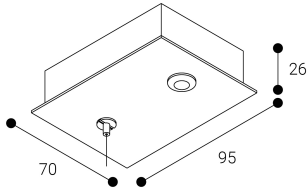

Accessory  
Ref. ETC1029G

Ref ETC1029G compatible series equipment Linnea Mixto. Color: Grey

Dimensions (mm):

L: 2000 mm