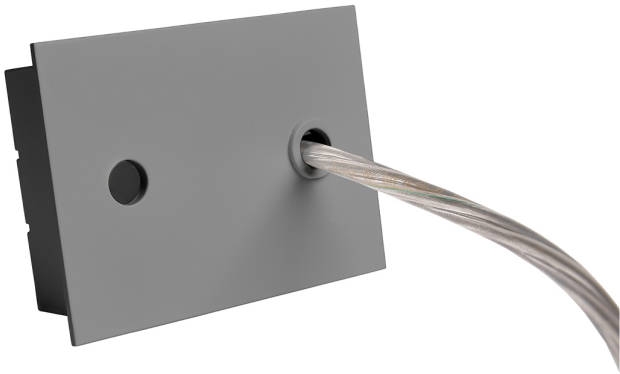

Accessory

Ref. ETC1029G

Ref ETC1029G compatible series equipment Zafiro. Color: Grey

Dimensions (mm):

L: 2000 mm