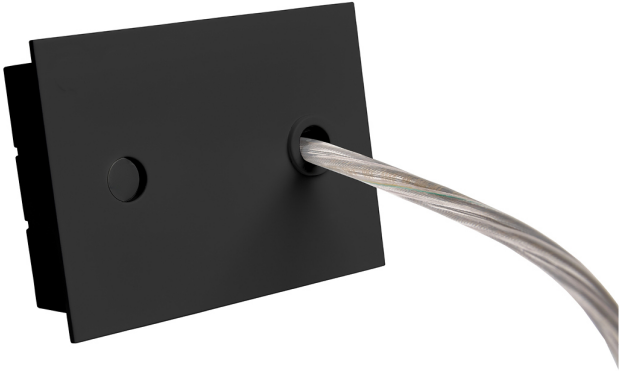

Accessory
Ref. ETC1029N

Ref ETC1029N compatible series equipment Eyre. Color: Black

Dimensions (mm):

L: 2000 mm