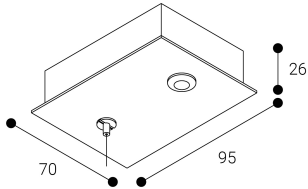

Accessory

Ref. ETC1029N

Ref ETC1029N compatible series equipment Sycom. Color: Black

Dimensions (mm):

L: 2000 mm