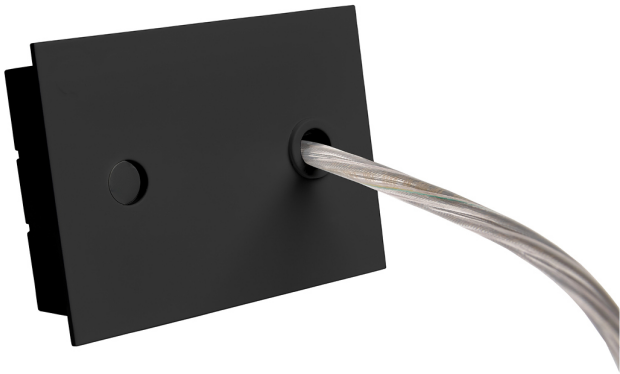

Accessory

Ref. ETC1029N

Ref ETC1029N compatible series equipment Trazzo Mixto. Color: Black

Dimensions (mm):

L: 2000 mm