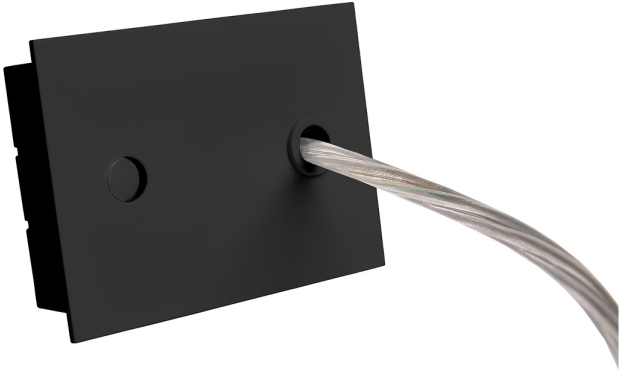

Accessory

Ref. ETC1029N

Ref ETC1029N compatible series equipment Zafiro. Color: Black

Dimensions (mm):

L: 2000 mm